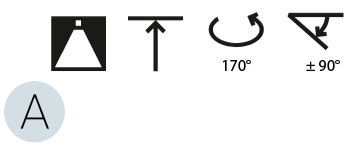

GENERAL

Series: Sign Diva Flex
Subseries: Sign Diva Flex
Brand: Prolicht
Division: Architectural
Mounting Type: Suspension
Mounting Location: Ceiling
Subcategory: Pendant

PHYSICAL

Shape: Round
Diameter (mm): 570
Diameter (in): 22 ⁷/₁₆
Height (mm): 870
Height (in): 34 ¹/₄
Light Distribution: Adjustable / Direct
Weight (kg): 2.007
Weight (lbs): 4.42
Diffuser: PMMA - Opal / Micro-Prism / Sparkling Secret / Vintage Industrial
Fixture Finish: SSR / BKV / CWI / CRY / HAB / UFT / ITA / RUA / FTG / MYG / LOD / PUS / FRO / FUP / KIA / POP / BLS / SPG / MEY / GOH / GUM / CHC / COM / ABZ / JAG / OBR / MOS / ROR
Fixture Material: Extruded Aluminum / Steel

ELECTRICAL

Lamp Type: LED (Zhaga Standard)
Input Wattage (W): 58.3
Total Output Wattage (W): 46.9
Dimming: Tri-Mode (Non-Dimming and Phase Dimming (120Vac only) and 0-10V Dimming)
Driver Included: Yes
Driver Location: Integrated
Driver Type: Constant Current - Universal
Driver Class: Class 2
Input Voltage (V): 120 - 277
Constant Current (MA): 350

LED

Color Temperature (°K): 2700 / 3000 / 3500 / 4000
Max. Delivered Lumen (lm): 4439 / 4759 / 4801 / 4899
Nominal Lumen (lm): 6199 / 6646 / 6705 / 6842
CRI: >90 CRI
Lamp Life (hrs): 50000

OPTICAL

Adjustability: Rotational 170°; Tilt 90°

RATINGS AND CERTIFICATIONS

Certified By: Certified for North American Standards
IP rating: IP20