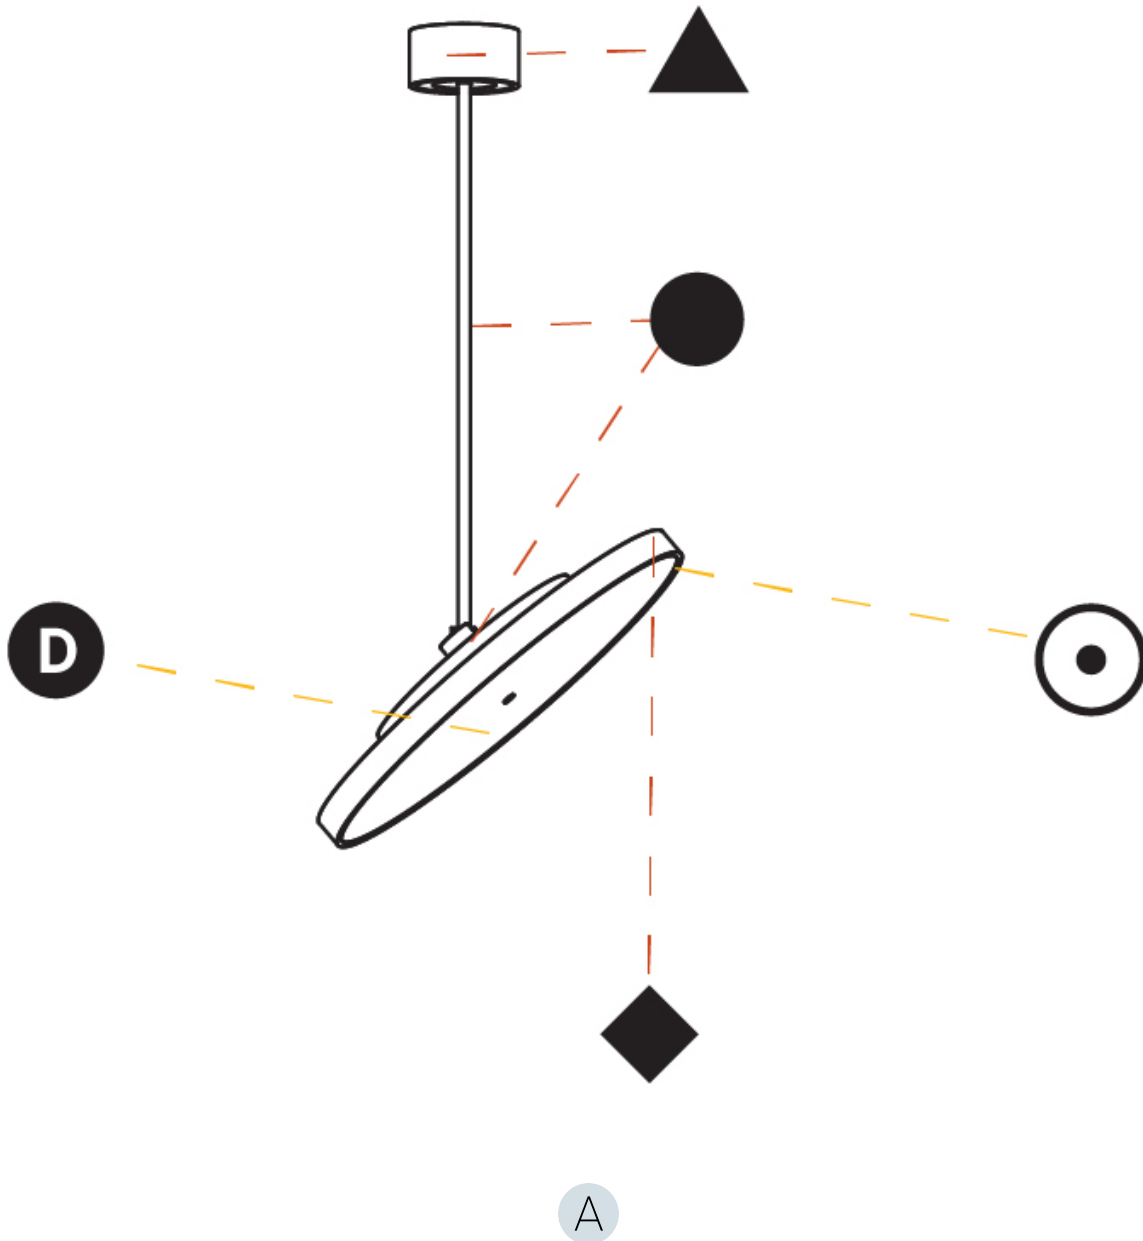

SIGN DIVA FLEX SUSPENSION

A30855-

PROJECT	_____
TYPE	_____
SPECIFIER	_____
QUANTITY	_____
DATE	_____