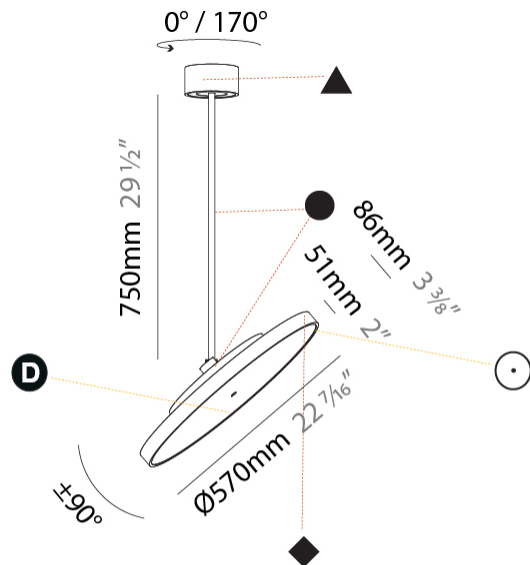

GENERAL

Series: Sign Diva Flex
Subseries: Sign Diva Flex
Brand: Prolicht
Division: Architectural
Mounting Type: Suspension
Mounting Location: Ceiling
Subcategory: Pendant

PHYSICAL

Shape: Round
Diameter (mm): 570
Diameter (in): 22 ⁷/₁₆
Height (mm): 870
Height (in): 34 ¹/₄
Light Distribution: Adjustable / Direct
Weight (kg): 2.007
Weight (lbs): 4.42
Diffuser: PMMA - Opal / Micro-Prism / Sparkling Secret / Vintage Industrial
Fixture Finish: SSR / BKV / CWI / CRY / HAB / UFT / ITA / RUA / FTG / MYG / LOD / PUS / FRO / FUP / KIA / POP / BLS / SPG / MEY / GOH / GUM / CHC / COM / ABZ / JAG / OBR / MOS / ROR
Fixture Material: Extruded Aluminum / Steel

ELECTRICAL

Lamp Type: LED (Zhaga Standard)
Input Wattage (W): 58.3
Total Output Wattage (W): 46.9
Dimming: Tri-Mode (Non-Dimming and Phase Dimming (120Vac only) and 0-10V Dimming)
Driver Included: Yes
Driver Location: Integrated
Driver Type: Constant Current - Universal
Driver Class: Class 2
Input Voltage (V): 120 - 277
Constant Current (MA): 350

LED

Color Temperature (°K): 2700 / 3000 / 3500 / 4000
Max. Delivered Lumen (lm): 4439 / 4759 / 4801 / 4899
Nominal Lumen (lm): 6199 / 6646 / 6705 / 6842
CRI: >90 CRI
Lamp Life (hrs): 50000

OPTICAL

Adjustability: Rotational 170°; Tilt 90°

RATINGS AND CERTIFICATIONS

Certified By: Certified for North American Standards
IP rating: IP20