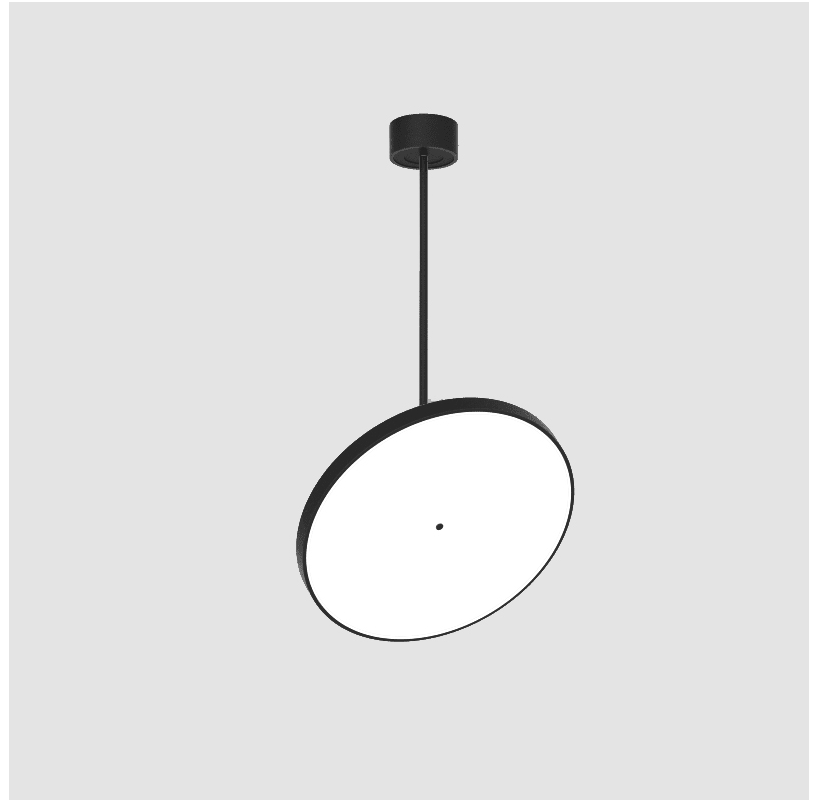

GENERAL

Series: Sign Diva Flex
Subseries: Sign Diva Flex
Brand: Prolicht
Division: Architectural
Mounting Type: Suspension
Mounting Location: Ceiling
Subcategory: Pendant

PHYSICAL

Shape: Round
Diameter (mm): 570
Diameter (in): 22 ⁷/₁₆
Height (mm): 870
Height (in): 34 ¹/₄
Light Distribution: Adjustable / Direct
Weight (kg): 2.007
Weight (lbs): 4.42
Diffuser: PMMA - Opal / Micro-Prism / Sparkling Secret / Vintage Industrial
Fixture Finish: SSR / BKV / CWI / CRY / HAB / UFT / ITA / RUA / FTG / MYG / LOD / PUS / FRO / FUP / KIA / POP / BLS / SPG / MEY / GOH / GUM / CHC / COM / ABZ / JAG / OBR / MOS / ROR
Fixture Material: Extruded Aluminum / Steel

ELECTRICAL

Lamp Type: LED (Zhaga Standard)
Input Wattage (W): 58.3
Total Output Wattage (W): 46.9
Dimming: Tri-Mode (Non-Dimming and Phase Dimming (120Vac only) and 0-10V Dimming)
Driver Included: Yes
Driver Location: Integrated
Driver Type: Constant Current - Universal
Driver Class: Class 2
Input Voltage (V): 120 - 277
Constant Current (MA): 350

LED

Color Temperature (°K): 2700 / 3000 / 3500 / 4000
Max. Delivered Lumen (lm): 4439 / 4759 / 4801 / 4899
Nominal Lumen (lm): 6199 / 6646 / 6705 / 6842
CRI: >90 CRI
Lamp Life (hrs): 50000

OPTICAL

Adjustability: Rotational 170°; Tilt 90°

RATINGS AND CERTIFICATIONS

Certified By: Certified for North American Standards
IP rating: IP20